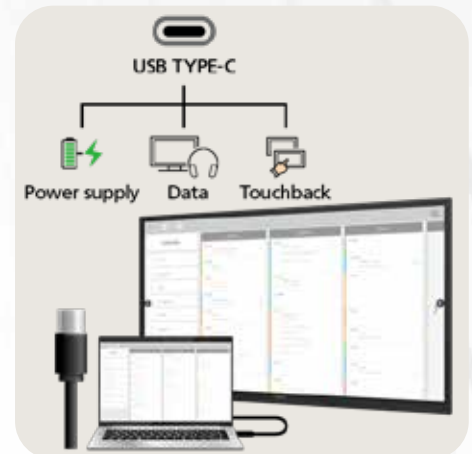

Auto input detection

Save precious time and cast your PC screen quickly and simply. Connect your device and watch it instantly appear on the whiteboard via automatic video signal.